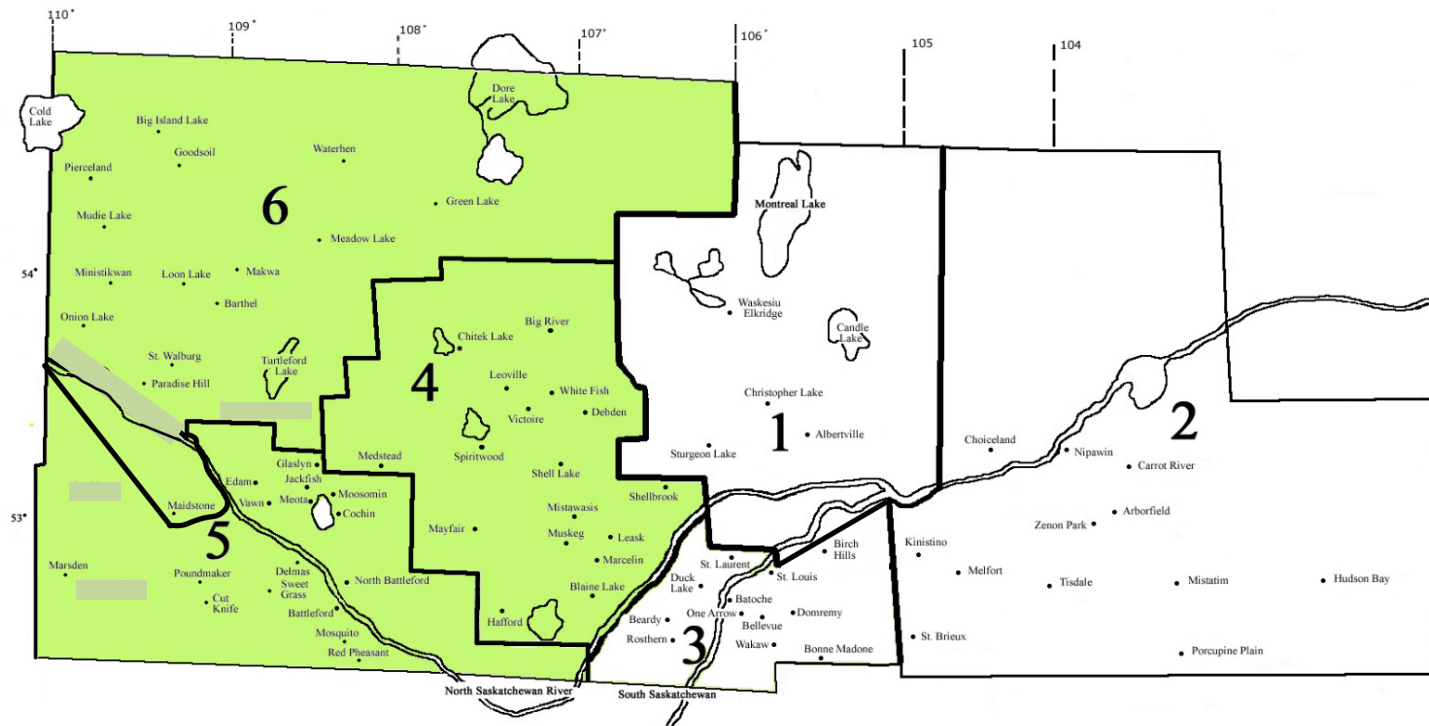

Section 18 - Map of Roman Catholic Diocese of Prince Albert

<u>Deanery 1</u>	<u>Deanery 2</u>	<u>Deanery 3</u>	<u>Deanery 4</u>	<u>Deanery 5</u>	<u>Deanery 6</u>
Albertville	Arborfield	Bellevue	Big River First Nation	Battleford	Barthel
Candle Lake	Carrot River	Beardy's & Okemasis Cree Nation	Chitek Lake	Cochin	Big Island Lake Cree Nation
Christopher Lake	Choiceland	Birch Hills	Debden	Cut Knife	Goodsoil
Elkridge/Waskesiu	Hudson Bay	Bonne Madone	Hafford	Delmas	Green Lake
Prince Albert	Kinistino	Domremy	Leask	Edam	Loon Lake
Sturgeon Lake First Nation	Melfort	One Arrow First Nation	Leoville	Glaslyn	Maidstone
	Nipawin	Rosthern	Marcelin	Jackfish	Makwa
	Porcupine Plain	St. Laurent	Mayfair	Marsden	Makwa Sahgaiehcan First Nation
	St. Brieux	St. Louis	Medstead	Meota	Nation
	Tisdale	Tarnopol	Mistawasis Nêhiyawak-First Nation	Moosomin First Nation	Meadow Lake
	Zenon Park	Wakaw	Muskeg Lake Cree Nation	Mosquito, Grizzly Bear's Head, Lean Man First Nation	Mudie Lake
			Shellbrook	North Battleford	Onion Lake Cree Nation
			Shell Lake	Poundmaker Cree Nation	Paradise Hill
			Spiritwood	Red Pheasant Cree Nation	Pierceland
			Victoire	Sweet Grass First Nation	St. Walburg
			Whitefish	Vawn	Waterhen Lake First Nation